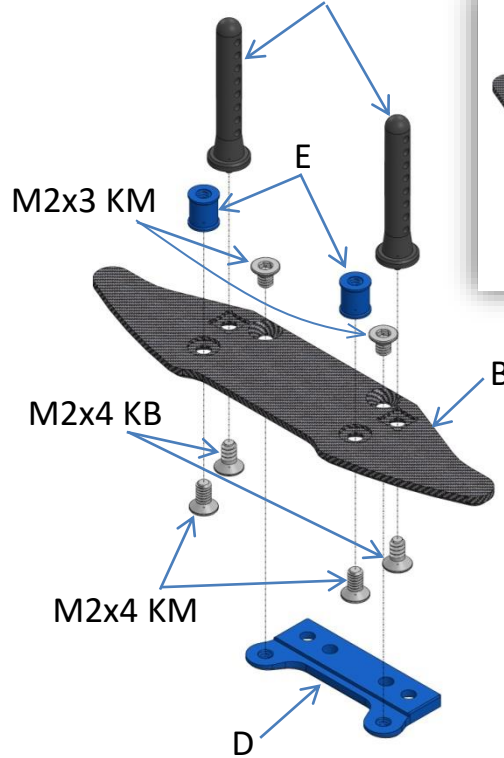

# GLR-GT Carbon Lexan Bumper Set (Model: GT-OP-028)

What's in the GT-OP-028?

- A x1
- B x1
- C x1
- M2x4 KM x2
- M2x4 KB x2
- D x1
- E x2
- F x10
- G x10
- M2x3 KM x4
- M1.2x5 KA x6

Shell Post Not Included

Available at GL Online Stop

- Shell Post 13.5  
Model: GL-OP-024
- Shell Post 17.5  
Model: GL-OP-025
- Shell Post 21.5  
Model: GL-OP-026