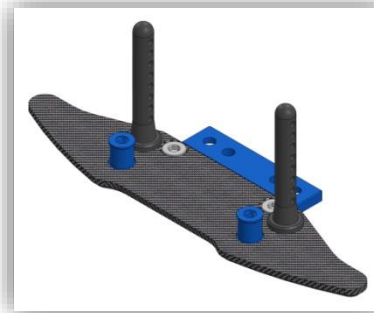

# GLR-GT Carbon Lexan Bumper Set (Model: GT-OP-028)

What's in the GT-OP-028?

- A x1
- B x1
- C x1
- M2x4 KM x2
- M2x4 KB x2
- D x1
- E x2
- F x10
- G x10
- M2x3 KM x4
- M1.2x5 KA x6

Shell Post Not Included

Available at GL Online Stop

- Shell Post 13.5  
Model: GL-OP-024
- Shell Post 17.5  
Model: GL-OP-025
- Shell Post 21.5  
Model: GL-OP-026