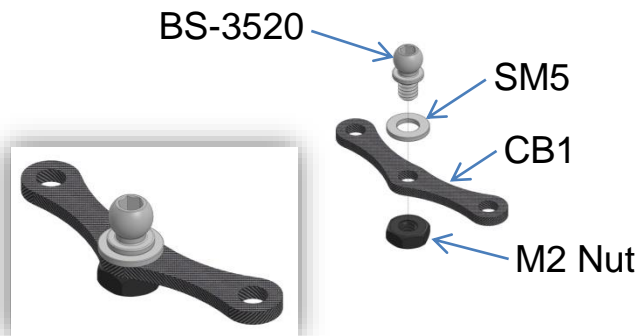

GLR-GT Rear Damper Trigger Mount (Model: GT-OP-017)

What's in the GT-OP-017?

This option (Model: GT-OP-017) is special made for **Alu. Option Body Mount Holder For GLR (Model: GLR-013)** which is compatible with the chassis GLR-GT.

Alu. Option Body Mount Holder For GLR (Model: GLR-013) **Not Included**