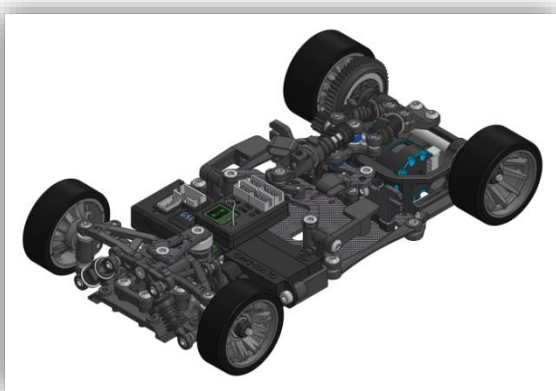

GLR-GT Rear Damper Trigger Mount (Model: GT-OP-017)

What's in the GT-OP-017?

This option (Model: GT-OP-017) is special made for **Alu. Option Body Mount Holder For GLR (Model: GLR-013)** which is compatible with the chassis GLR-GT.

Alu. Option Body Mount Holder For GLR (Model: GLR-013) **Not Included**